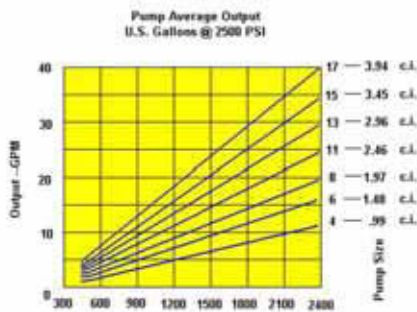

MK20 Series BH Rotational Gear Pump & Motor Combinations

Features

- Bi-Rotational
- Pressures up to 3000 psi
- Dual Porting - side and rear, ORB or NPT
- Options: 7 - Displacements
2 - Shafts
2 - Porting