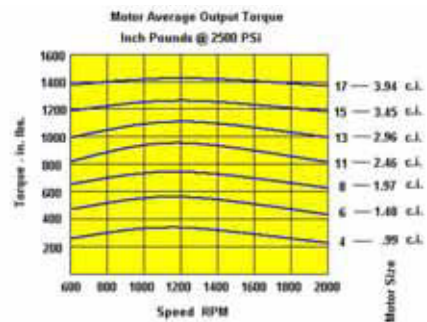

MK20 Series BH Rotational Gear Pump & Motor Combinations

Features

- Bi-Rotational
- Pressures up to 3000 psi
- Dual Porting - side and rear, ORB or NPT
- Options: 7 - Displacements
2 - Shafts
2 - Porting