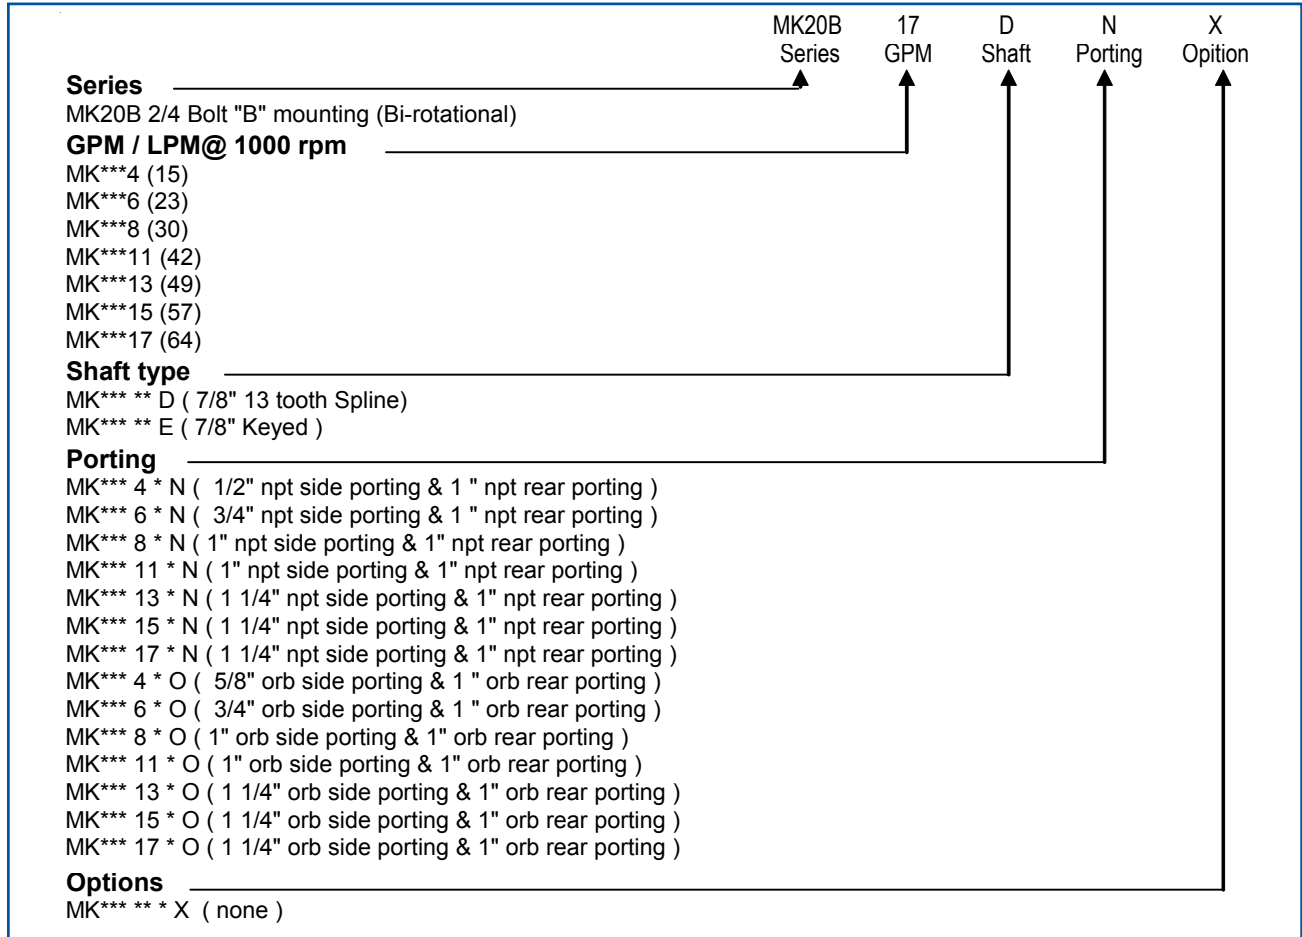

MK20 Series BH Rotational Gear Pump & Motor Combinations

Features

- Bi-Rotational
- Pressures up to 3000 psi
- Dual Porting - side and rear, ORB or NPT
- Options: 7 - Displacements
2 - Shafts
2 - Porting

MK 20 Series, a perfect alternative to the Muncie® PK series pump