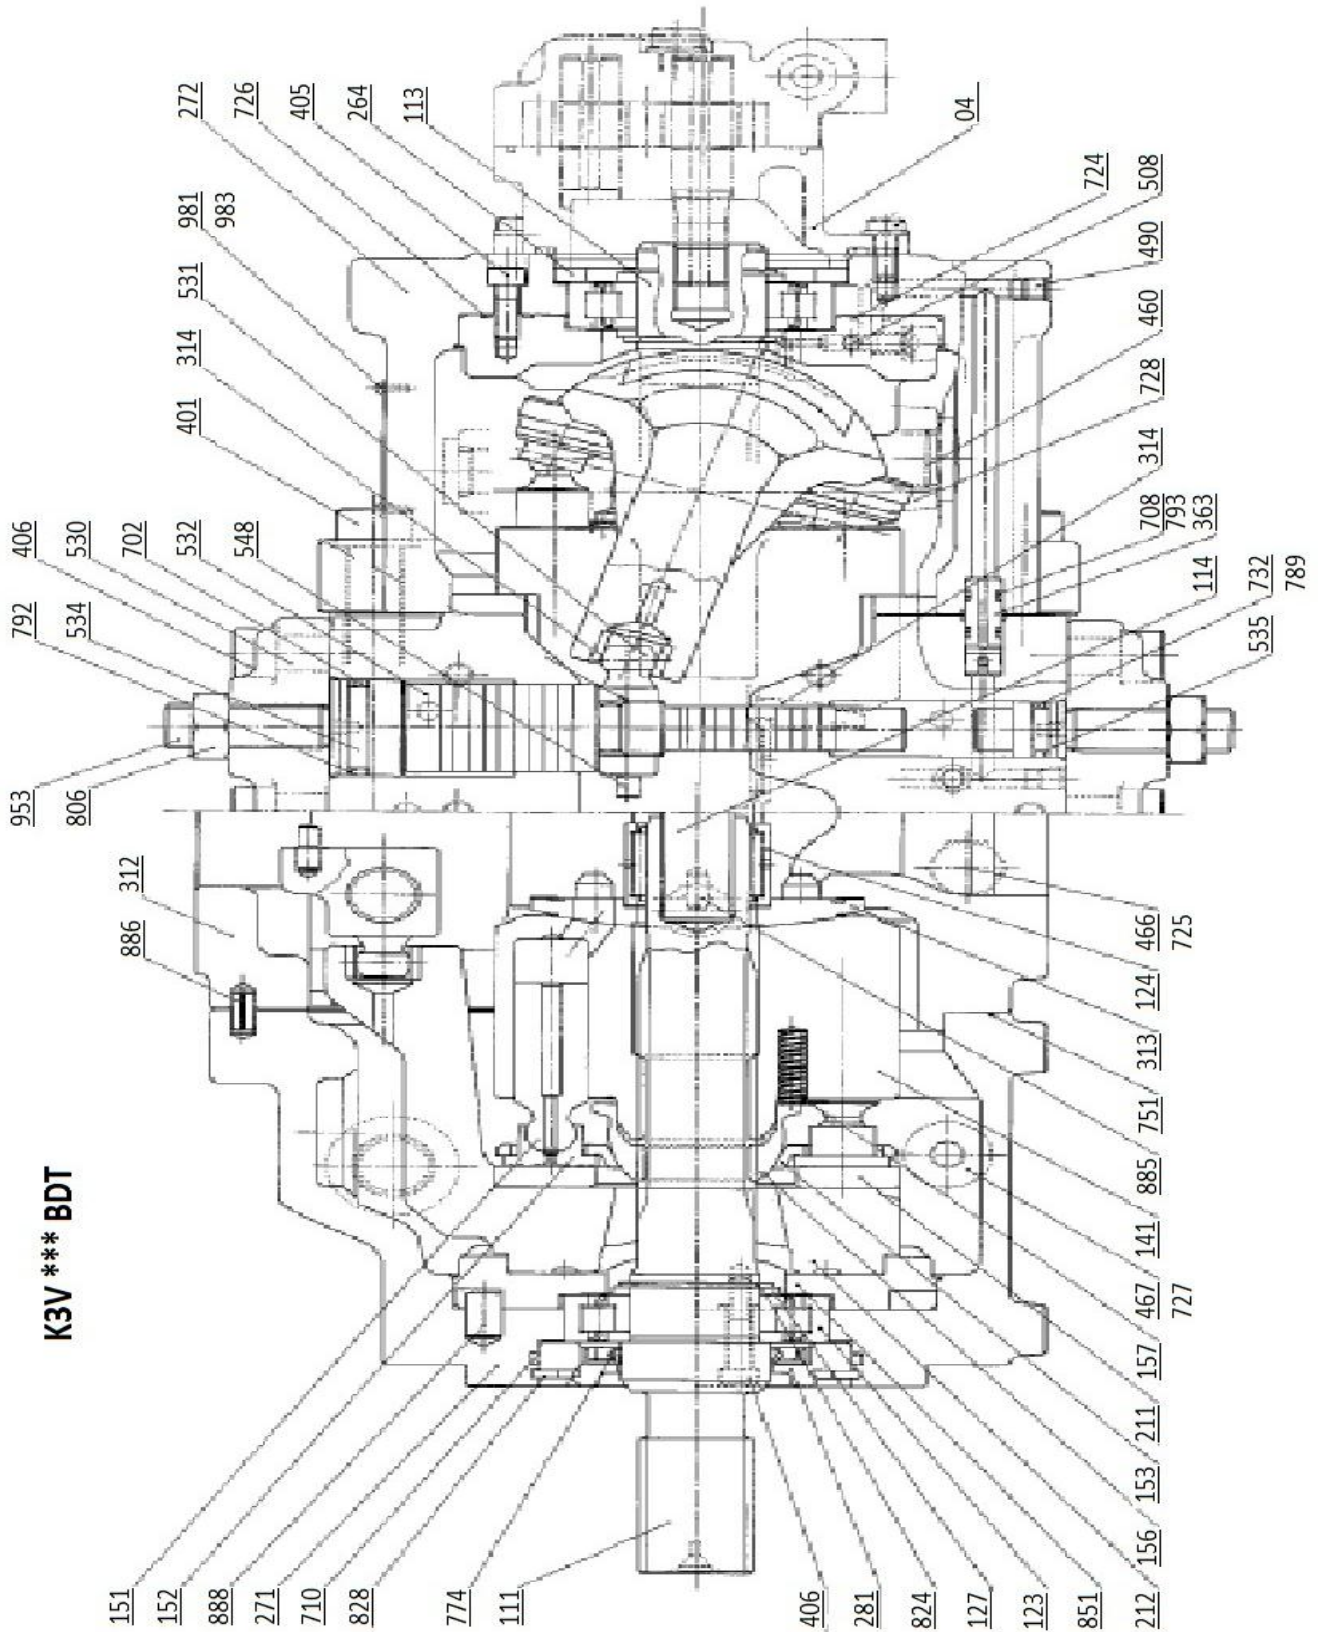

K3V63BDT Exploded View