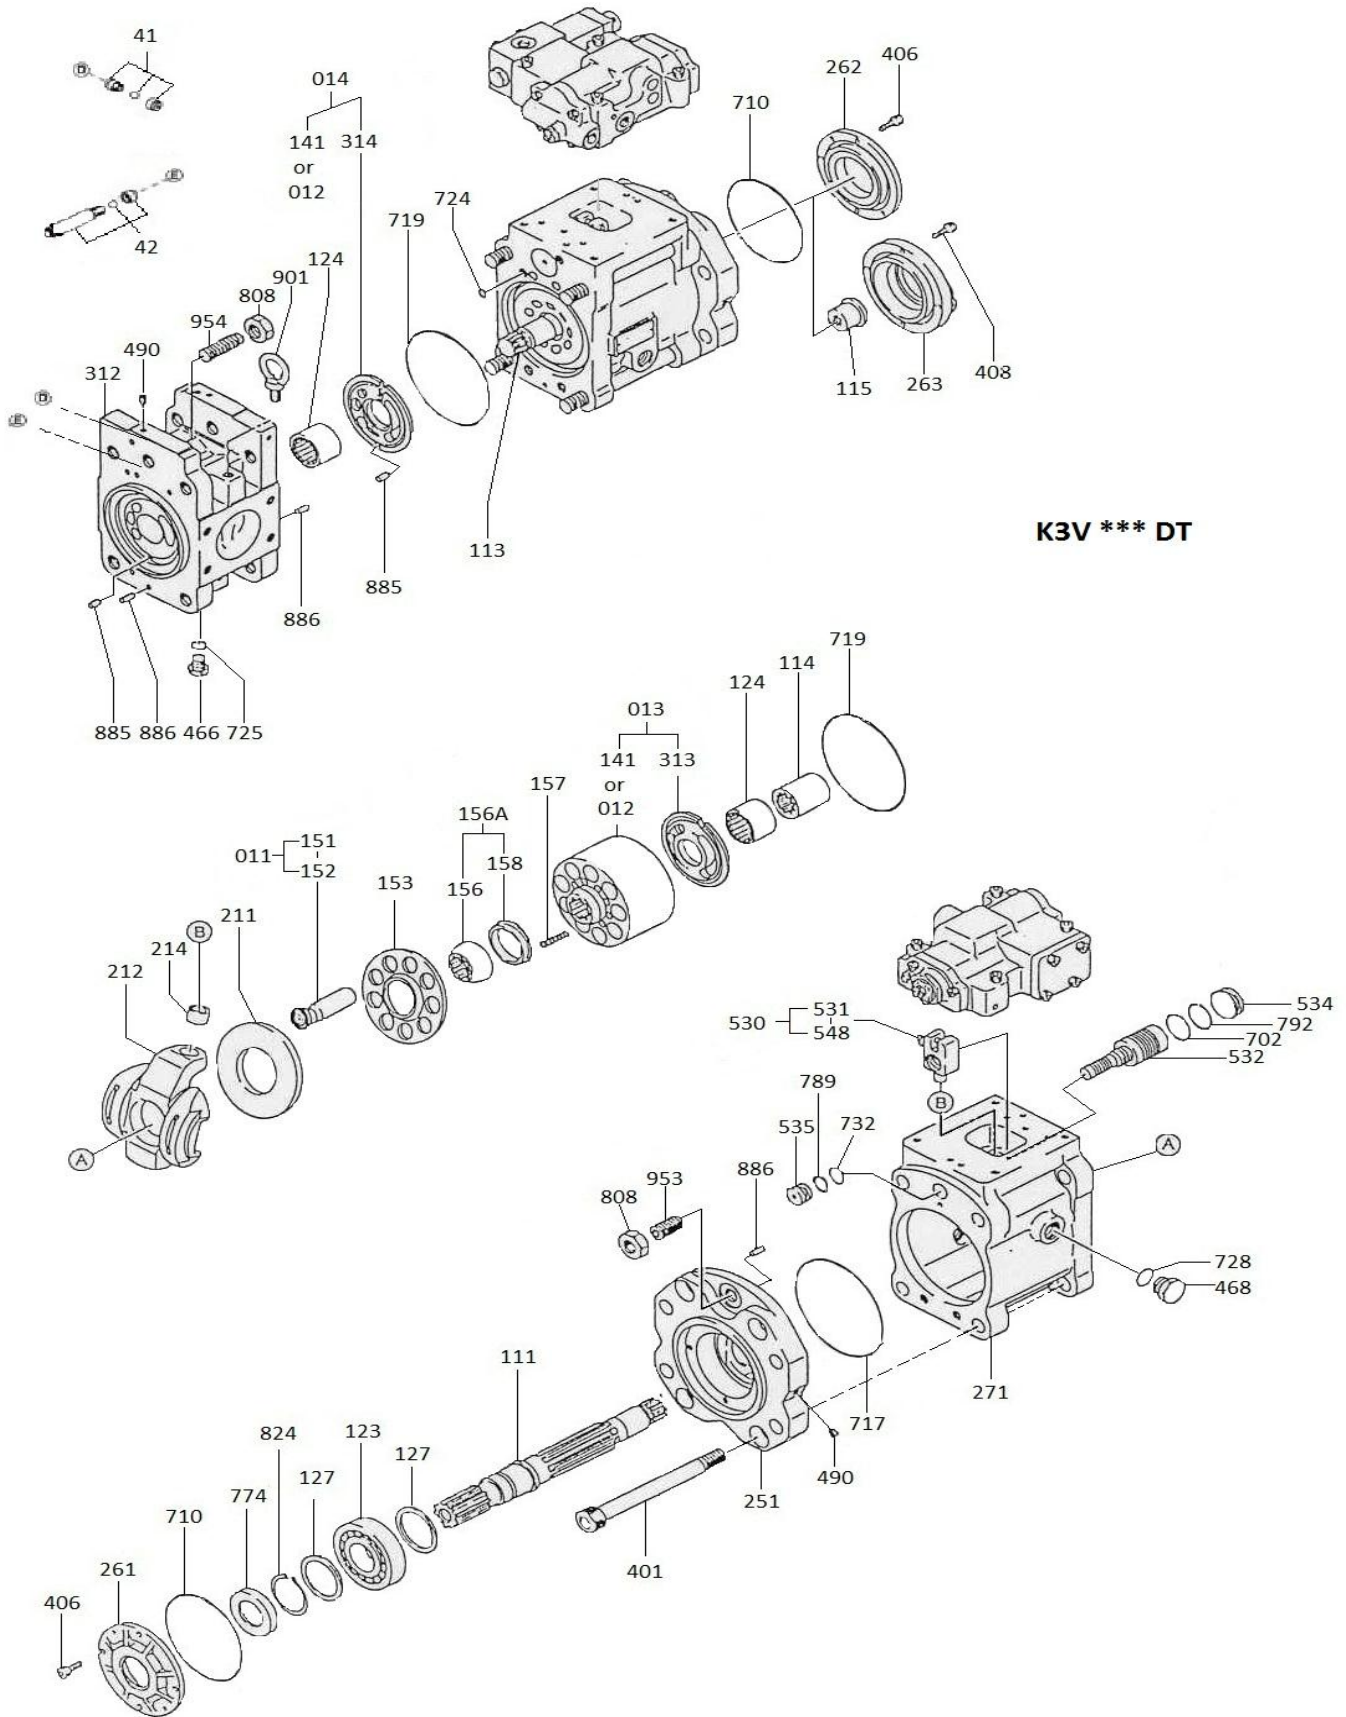

K3V63DTP Exploded View

K3V *** DTP

K3V112DP Exploded View

K3V *** DTP

K3V112DT Exploded View

K3V * DT**

K3V112DT Parts & Price List

Item No.	METARIS No.	Reference No.	Description	Unit	Comments
011 or 150	MPN701100	M29245300456	Piston Assy.	Set of 9	Stock
151			Piston		Not Sold Separately
152			Shoe		Not Sold Separately
013	MPN701101	M2953801893	Cylinder Block & Valve Plate (RH)	EA	Stock
014	MPN701102	M2953801894	Cylinder Block & Valve Plate (LH)	EA	Stock
141 or 012			Cylinder Block	EA	Not Sold Separately
313			Valve Plate (RH)	EA	Not Sold Separately
314			Valve Plate (LH)	EA	Not Sold Separately
41	MPN701103	M2953802048	Check Valve 1 (Short)	EA	Stock
42	MPN701104	M2953802049	Check Valve 2 (Long)	EA	Stock
111	MPN701105	M2933800774	Shaft - Front (12 Tooth)	EA	Stock
111	MPN701106	M2933800982	Shaft - Front (14 Tooth)	EA	Stock
113	MPN701107	M2933800884	Shaft - Rear (12 Tooth)	EA	Stock
113	MPN701108	M2933800883	Shaft - Rear (13 Tooth)	EA	Stock
114	MPN701109	M2953801763	Coupling, Spline	EA	Stock
115			Plug	EA	Special Order
123	MPN701111	MPNUP308R1CS5K	Bearing - Roller (Front)	EA	Stock
124	MPN701112	MPAJ503518KD	Bearing - Needle (Rear)	EA	Stock
127	MPN701113	M38800127A	Spacer, Bearing	EA	Stock
153	MPN701114	M29241100056	Set Plate	EA	Stock
156A	MPN701115	M29246100030	Ball Guide w/spacer)	EA	Stock
156			Ball Guide		Not Sold Separately
158	MPN701116	M2953801764	Spacer	EA	Stock
157	MPN701117	M2953801769	Block Springs	Set of 9	Stock
211	MPN701118	M6871000211	Shoe (Retainer) Plate	EA	Stock
212 & 251	MPN701119	M29238809813	Swash Plate Assy.	EA	Stock
30 or 212		M2953801990	Swash Plate		Not Sold Separately
214		MP1R2025125	Bush, Tilting		Not Sold Separately
251		M2923800809	Swash Plate Support		Not Sold Separately
261	MPN701120	M2943800572	Cover (F), Seal - 45MM	EA	Stock
261	MPN701121	M2943800464	Cover (F), Seal - 40MM	EA	Stock
262			Cover, (R,) Seal	EA	Special Order
263			Cover, (R,) Seal	EA	Special Order
271	MPN701124	M2923800807	Casing, Pump	EA	Special Order
271	MPN701125	M29232500338	Casing, Pump	EA	Stock
312	MPN701126	M2923801021	Block, Valve	EA	Stock
325	MPN701127	M2933800928	Valve Casing	EA	Stock
325	MPN701128	M29232300012	Valve Casing	EA	Stock
325	MPN701129	M29232300032	Valve Casing	EA	Stock
401	MPN701130	M2953801767	Screw, Hex. S.H.C.	EA	Stock
406			Screw, Hex. S.H.C.	EA	Special Order
408			Screw, Hex. S.H.C.	EA	Special Order
466			Plug	EA	Special Order
468			Plug	EA	Special Order
490			Plug	EA	Special Order
530	MPN701136	M2953801989	Tilting Pin Assy.	EA	Stock
532	MPN701137	M2943800462	Servo Piston Assy.	EA	Stock