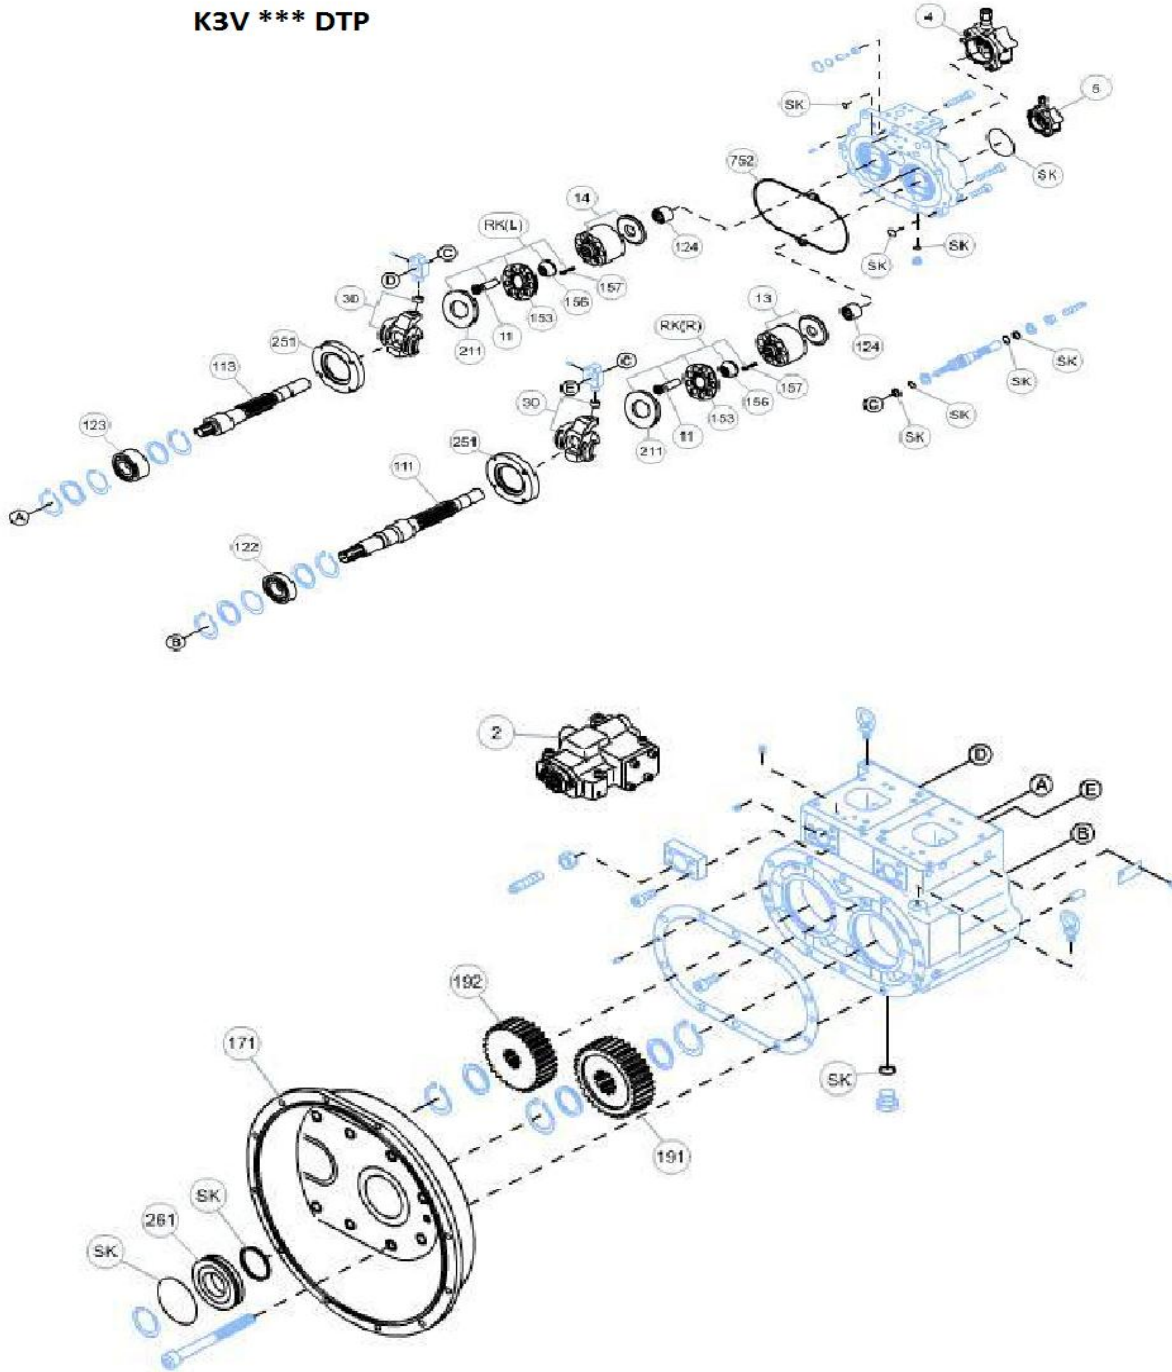

K3V112DP Exploded View

K3V *** DTP