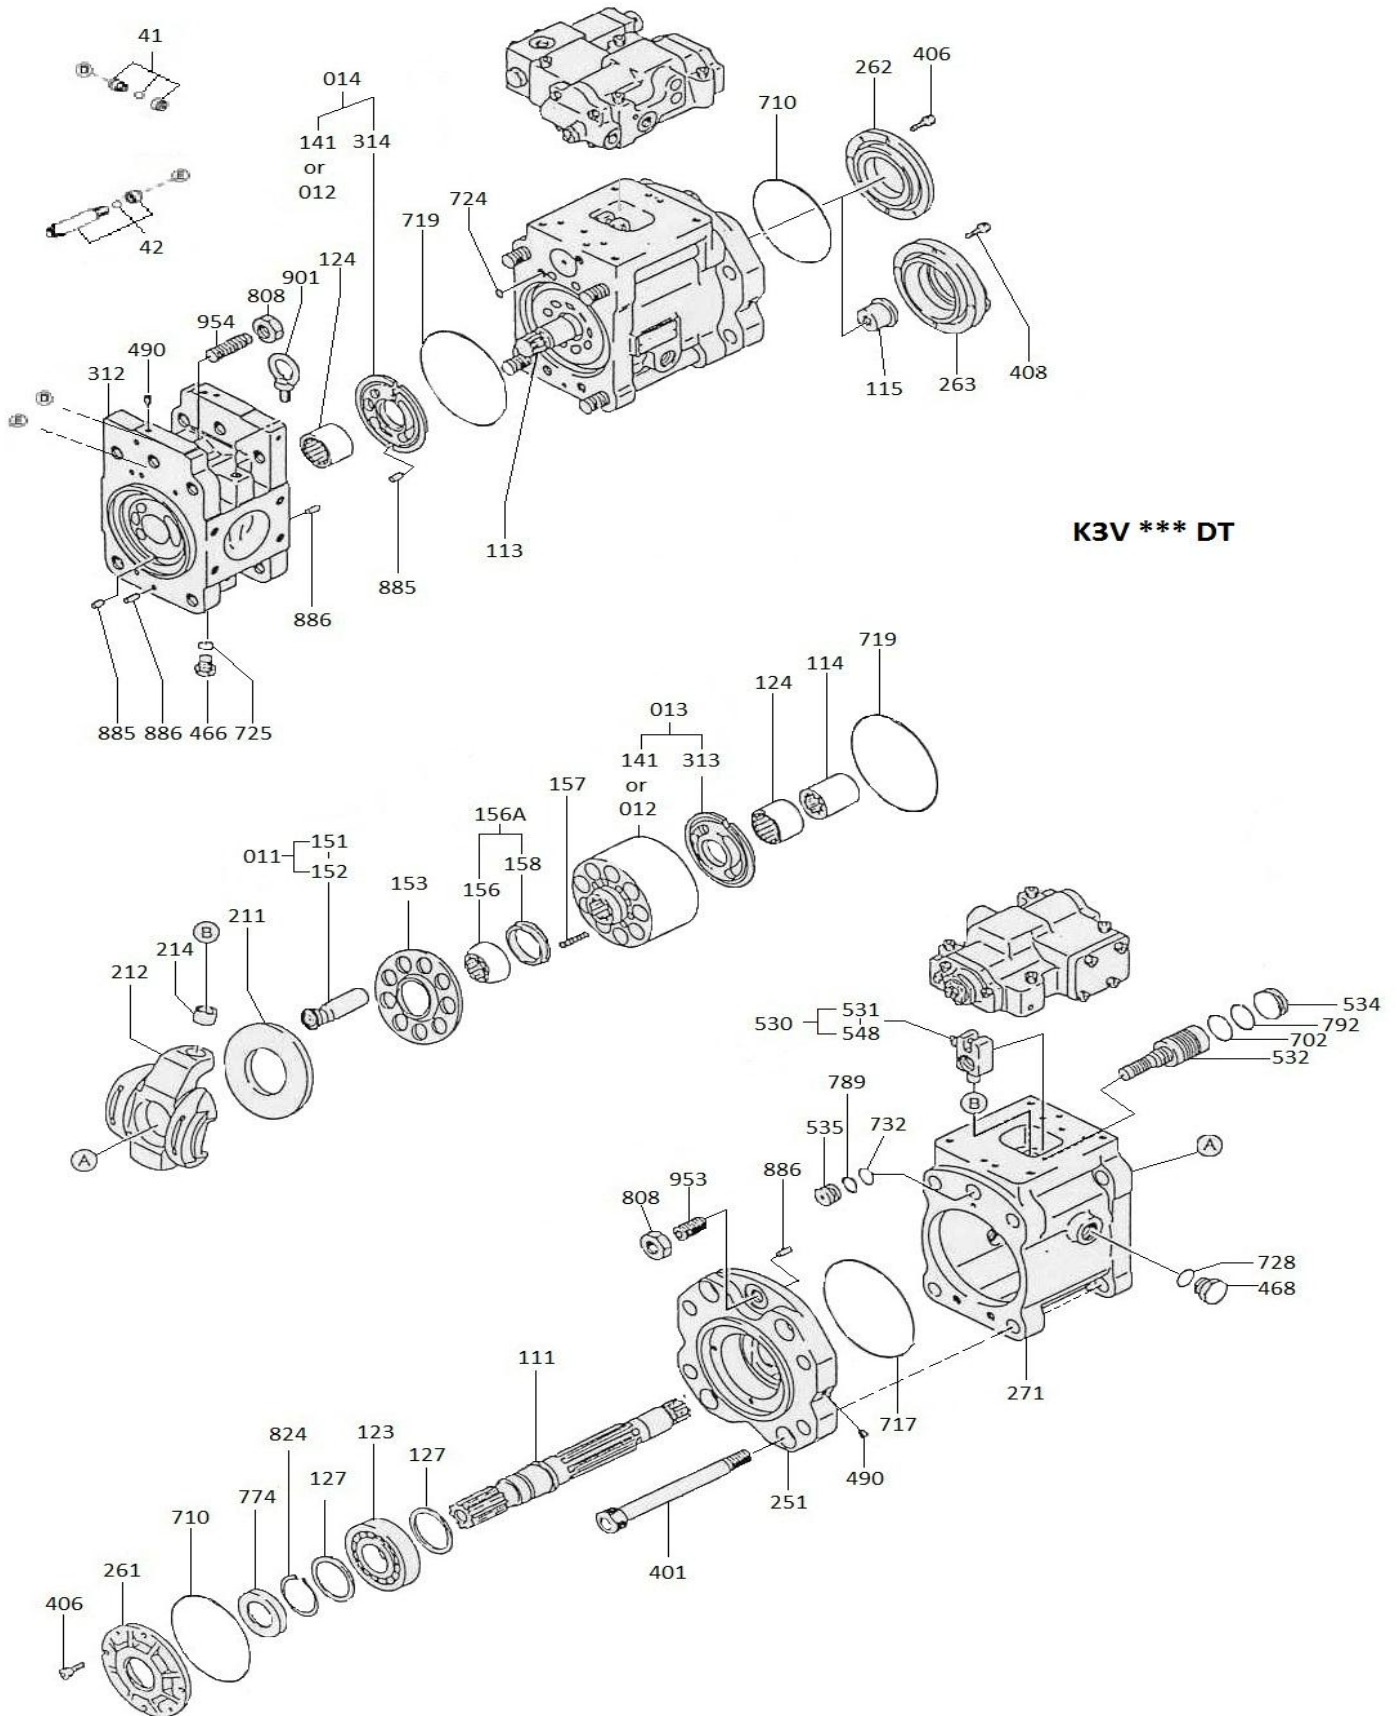

K3V63DT Exploded View

K3V *** DT

K3V63DT Parts & Price List

Item No.	METARIS No.	Reference No.	Description	Unit	Comments
011 or 150	MPN701000	M29245300454	Piston Assy.	Set of 9	Stock
151			Piston		Not Sold Separately
152			Shoe		Not Sold Separately
013	MPN701001	M2953802827	Cylinder Block & Valve Plate (RH)	EA	Stock
014	MPN701002	M2953802828	Cylinder Block & Valve Plate (LH)	EA	Stock
141 or 012		M29243700084	Cylinder Block	EA	Not Sold Separately
313		M2933800749	Valve Plate (RH)	EA	Not Sold Separately
314		M2933800750	Valve Plate (LH)	EA	Not Sold Separately
41			Check Valve 1 (Short)	EA	Special Order
42			Check Valve 2 (Long)	EA	Special Order
111	MPN701003	M2943800426	Shaft - Front (14 Tooth)	EA	Stock
113	MPN701004		Shaft - Rear (12 Tooth)	EA	Stock
113	MPN701005	M2933800889	Shaft - Rear (13 Tooth)	EA	Stock
114			Coupling, Spline	EA	Special Order
115			Plug	EA	Special Order
123	MPN701008	MPNUP307R1KD	Bearing - Roller (Front)	EA	Stock
124	MPN701009	MPAJ502809BKD	Bearing - Needle (Rear)	EA	Stock
127	MPN701010	M38600127A	Spacer, Bearing	EA	Stock
153	MPN701011	M2943800424	Set Plate	EA	Stock
156A	MPN701012	M29246100029	Ball Guide w/spacer)	EA	Stock
156			Ball Guide		Not Sold Separately
158	MPN701044	M2953801624	Spacer	EA	Stock
157	MPN701013	M2953801623	Block Springs	Set of 9	Stock
211	MPN701014	M2953801742	Shoe (Retainer) Plate	EA	Stock
212 & 251	MPN701015	M29238752732	Swash Plate Assy.	EA	Stock
212		M2953802301	Swash Plate		Not Sold Separately
214		Included w/ 212	Bush, Tilting		Not Sold Separately
251		M2953802301	Swash Plate Support		Not Sold Separately
261	MPN701016	M2943800470	Cover (F), Seal	EA	Stock
262			Cover, (R,) Seal	EA	Special Order
263			Cover, (R,) Seal	EA	Special Order
271	MPN701019	M29232500359	Casing, Pump	EA	Stock
312	MPN701020	M2923800797F	Block, Valve	EA	Stock
401	MPN701021	M2953801630	Screw, Hex. S.H.C.	EA	Stock
406			Screw, Hex. S.H.C.	EA	Special Order
408			Screw, Hex. S.H.C.	EA	Special Order
466			Plug	EA	Special Order
468			Plug	EA	Special Order
490			Plug	EA	Special Order
530	MPN701027	M2953801787	Tilting Pin Assy.	EA	Stock
532	MPN701028	M29244900030	Servo Piston Assy.	EA	Stock
534	MPN701029	M29251100057	Stopper (L)	EA	Stock
534	MPN701030	M2953801631	Stopper (L)	EA	Stock
535	MPN701031	M2953801632	Stopper (S)	EA	Stock
702 - 732			O'Ring	EA	Part of SEAL KIT
774			Seal, Oil	EA	Part of SEAL KIT
789			Ring, Back-up	EA	Part of SEAL KIT