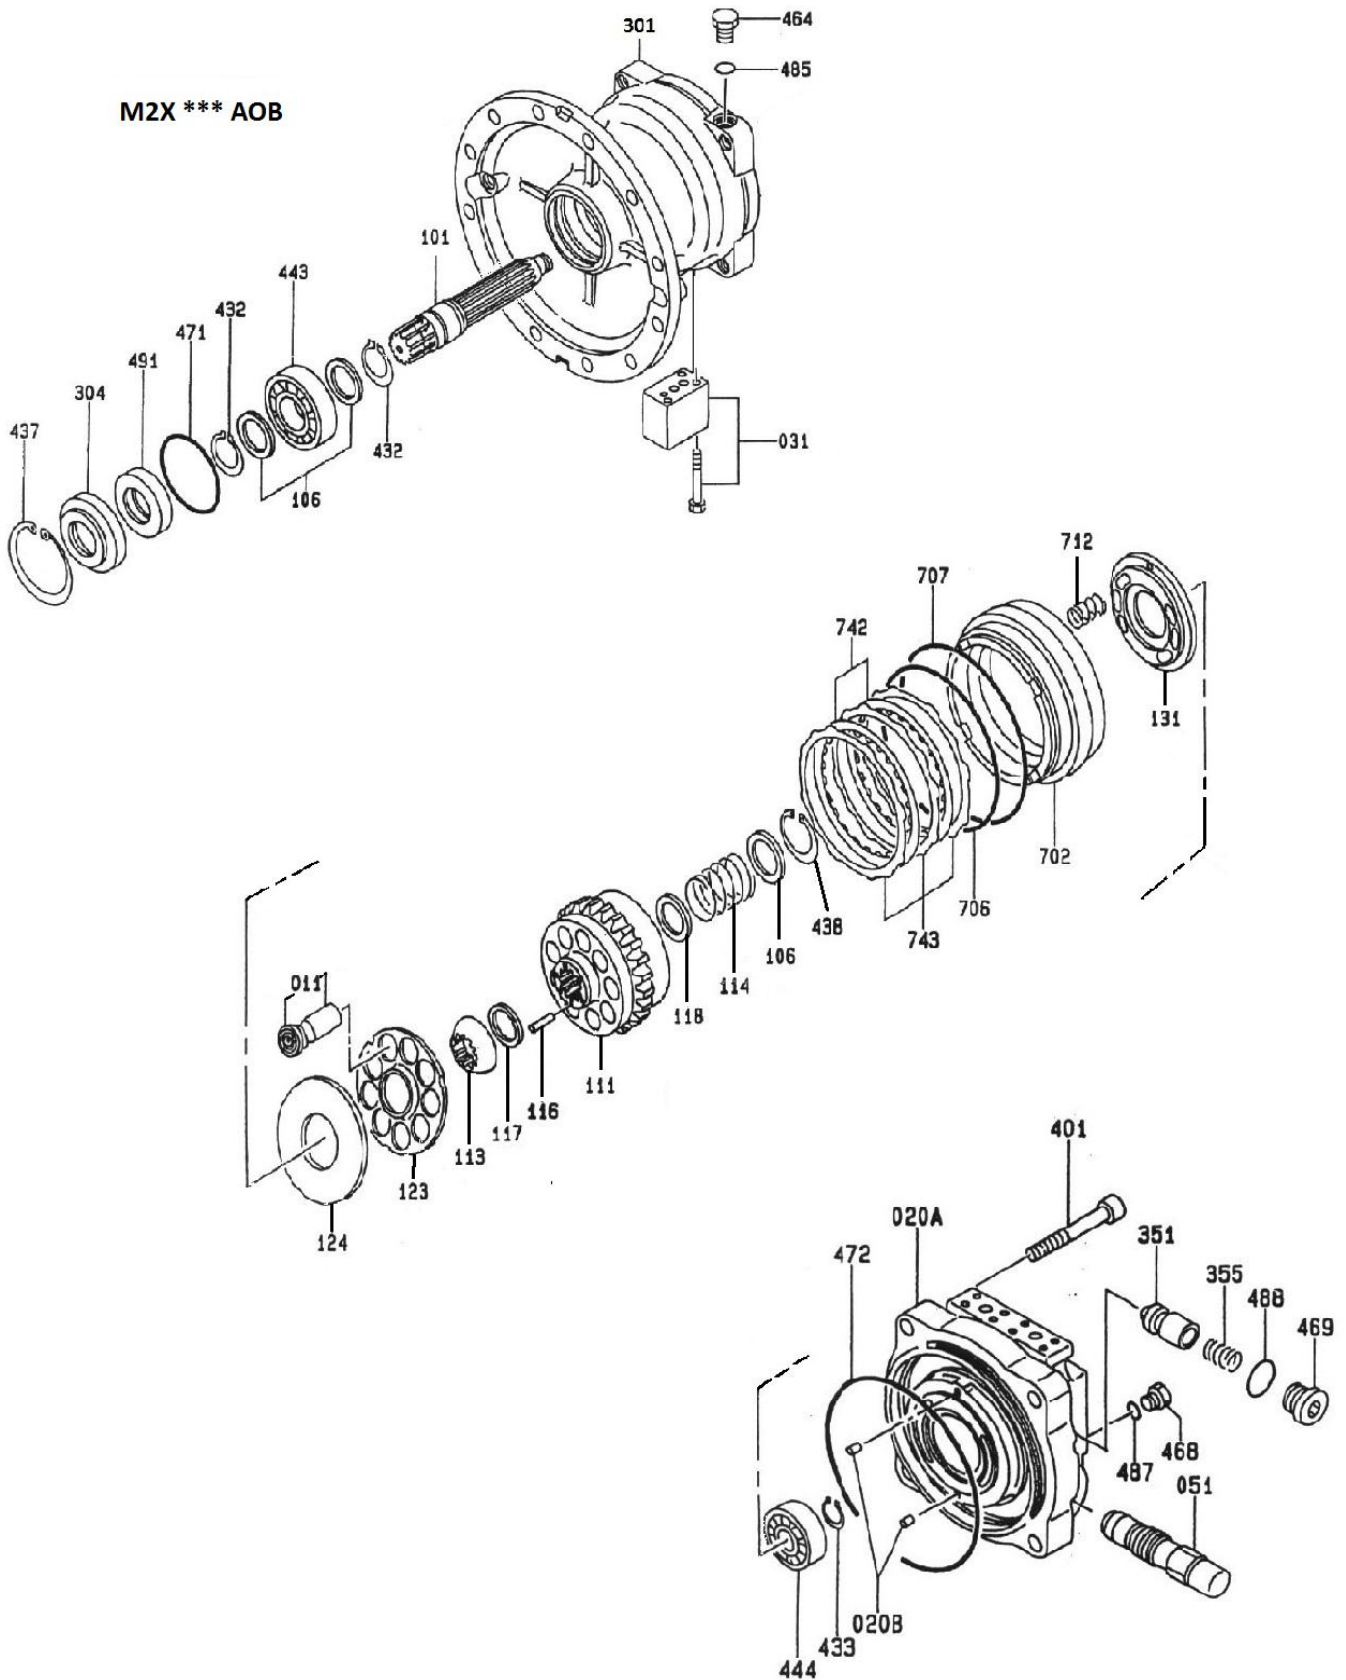

M2X150 or 170AOB Exploded View