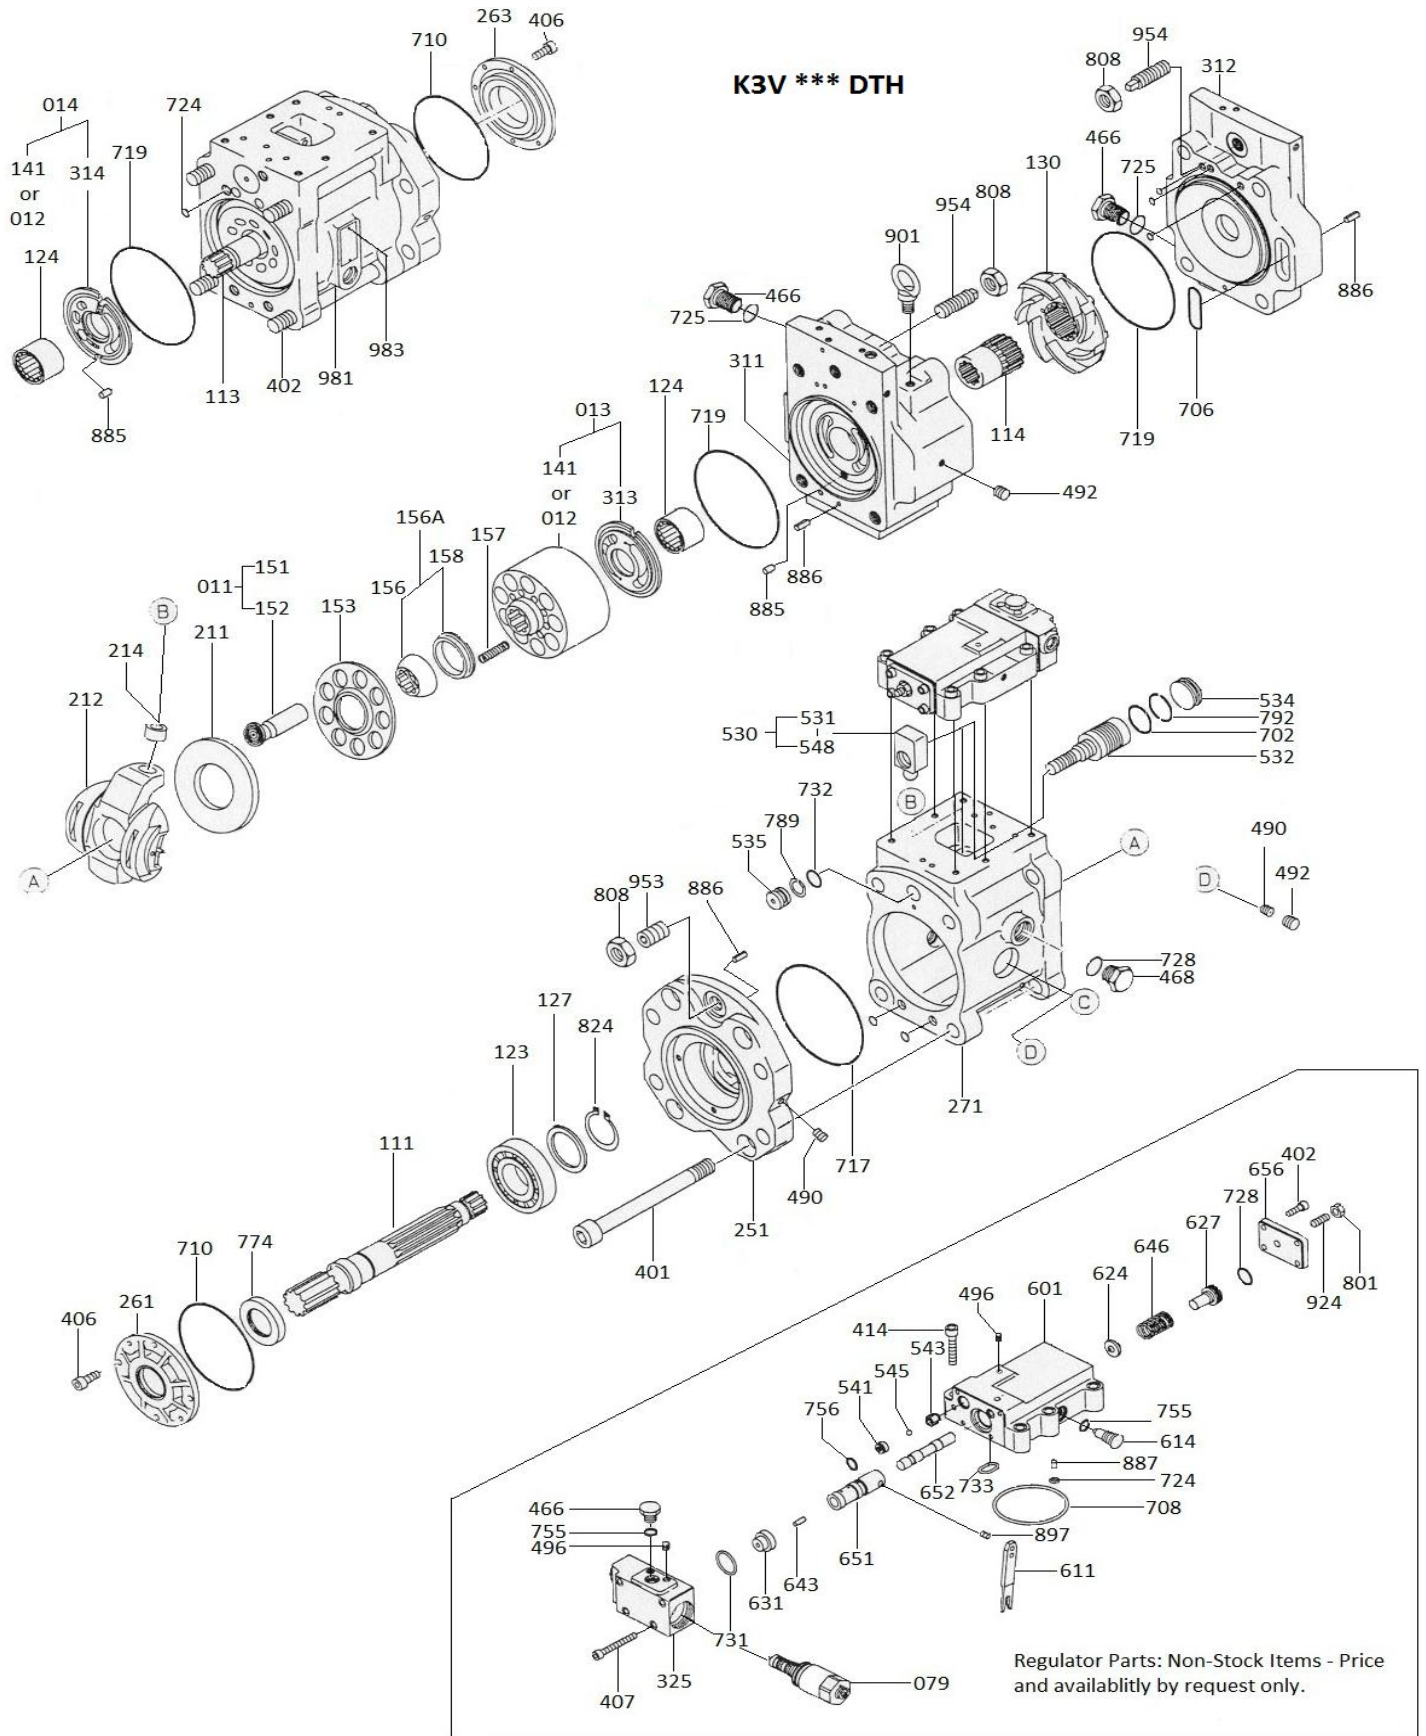

K3V180DT Parts & Price List

702 - 792			O'Ring Kit Materials	EA	Part of SEAL KIT
808			Nut, Hex	EA	Special Order
824			Ring, Stop	EA	Special Order
885			Pin	EA	Special Order
886			Pin, Spring	EA	Special Order
901			Bolt, Eye	EA	Special Order
953			Screw, Set	EA	Special Order
954	MPN701225	M2953801866	Screw, Set	EA	Stock
	MPN701226		SEAL KIT - Pump only	EA	Stock
	MPN701227	M29024400397F	Gear Pump Assy. (13 tooth 10CC)	EA	Stock
	MPN701228	M29024401667A	Gear Pump Assy. (13 tooth 15CC)	EA	Stock
	MPN701229	M29024401676A	Gear Pump Assy. (13 tooth 15CC)	EA	Stock
	MPN701230		Gear Pump Assy. (12 tooth 15CC)	EA	Special Order

K3V180DTH Exploded View