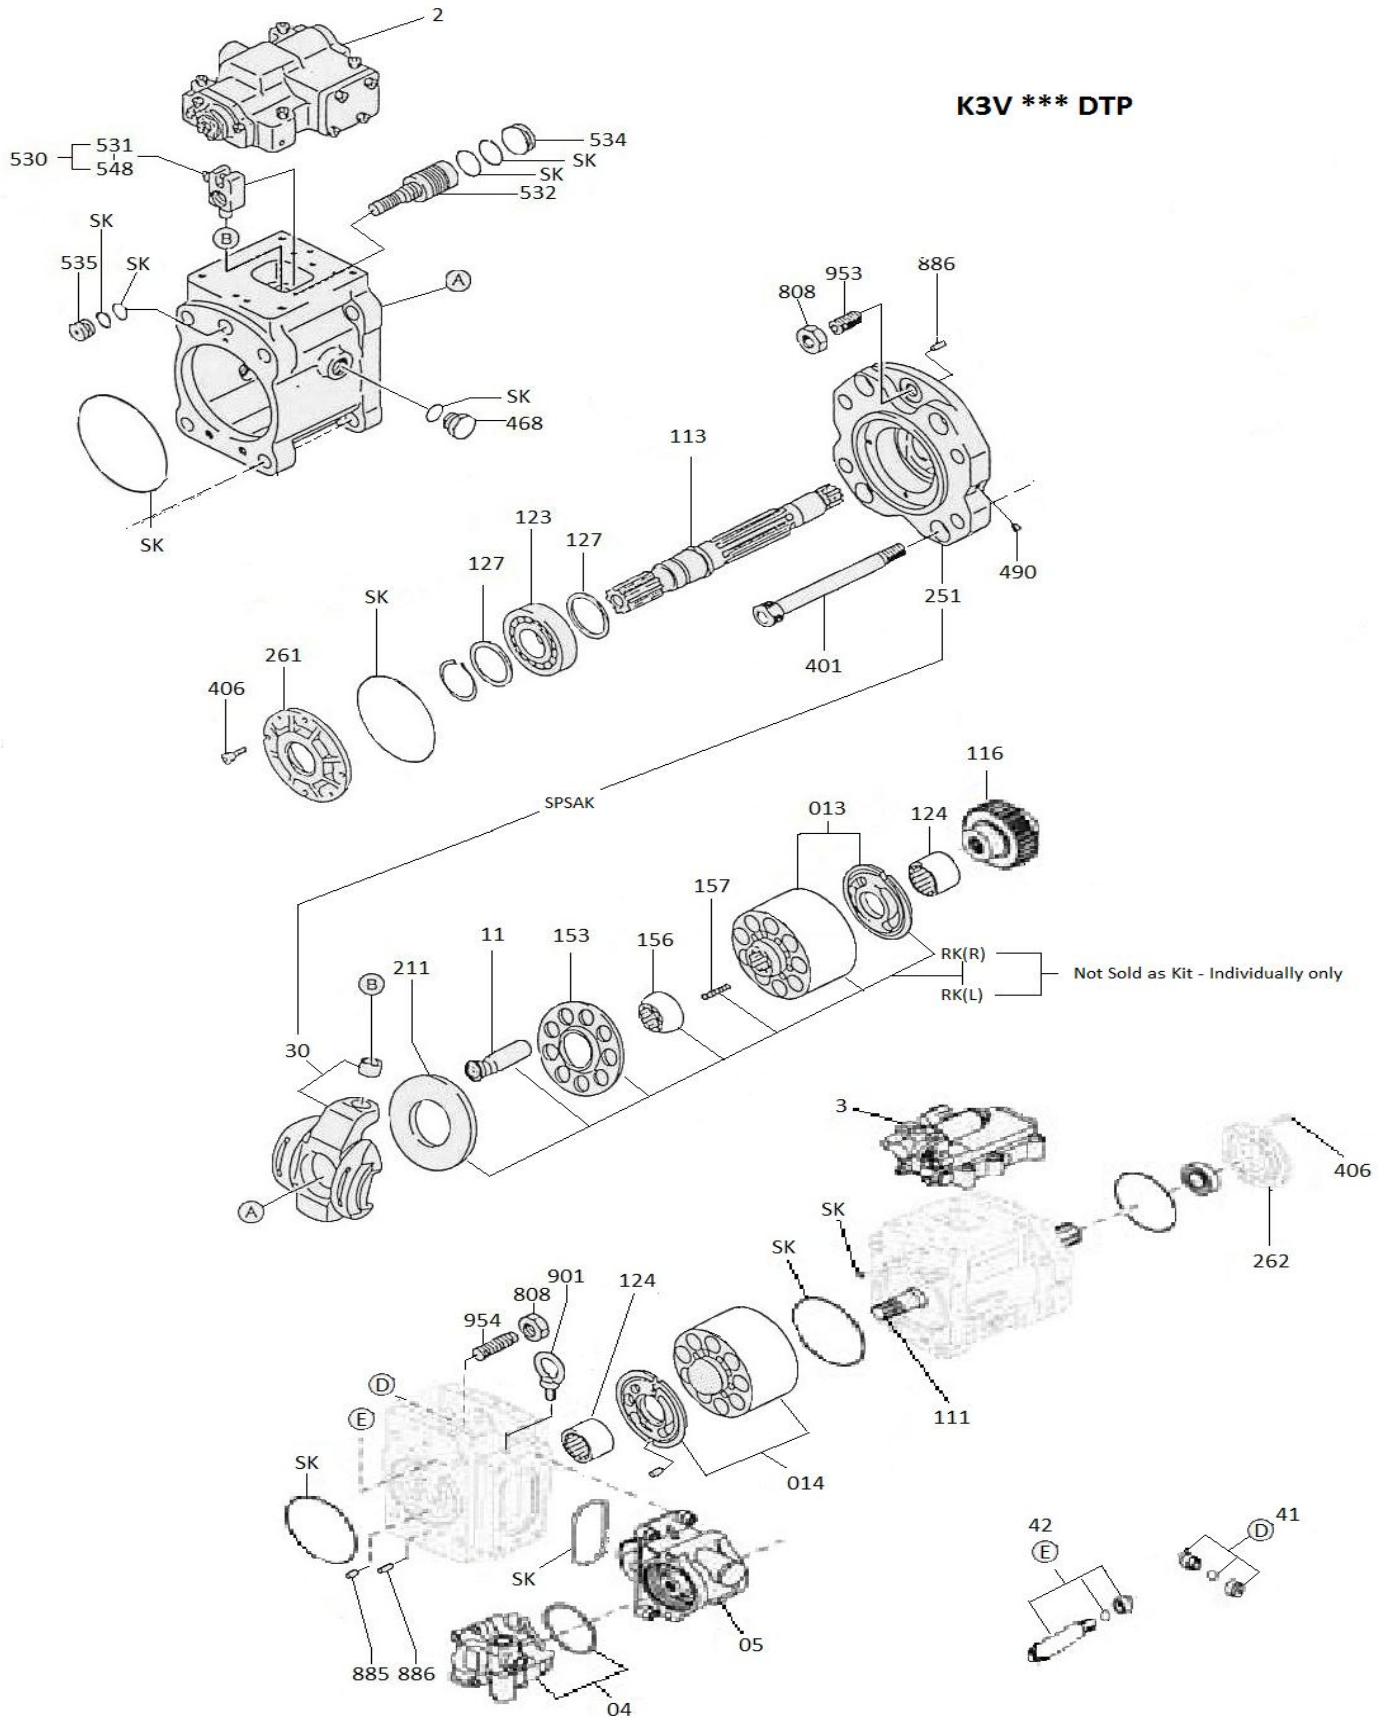

K3V180DTH Parts & Price List

808		MORNM20	Nut, Hex	EA	Special Order
886			Pin, Spring	EA	Special Order
901			Bolt, Eye	EA	Special Order
953			Screw, Set	EA	Special Order
954	MPN701306	M29333000017	Screw, Set	EA	Stock
	MPN701312		SEAL KIT - Pump only	EA	Stock
	MPN701228	M29024401667A	Gear Pump Assy. (13 tooth 15CC)	EA	Stock

K3V180DTP Exploded View

K3V *** DTP