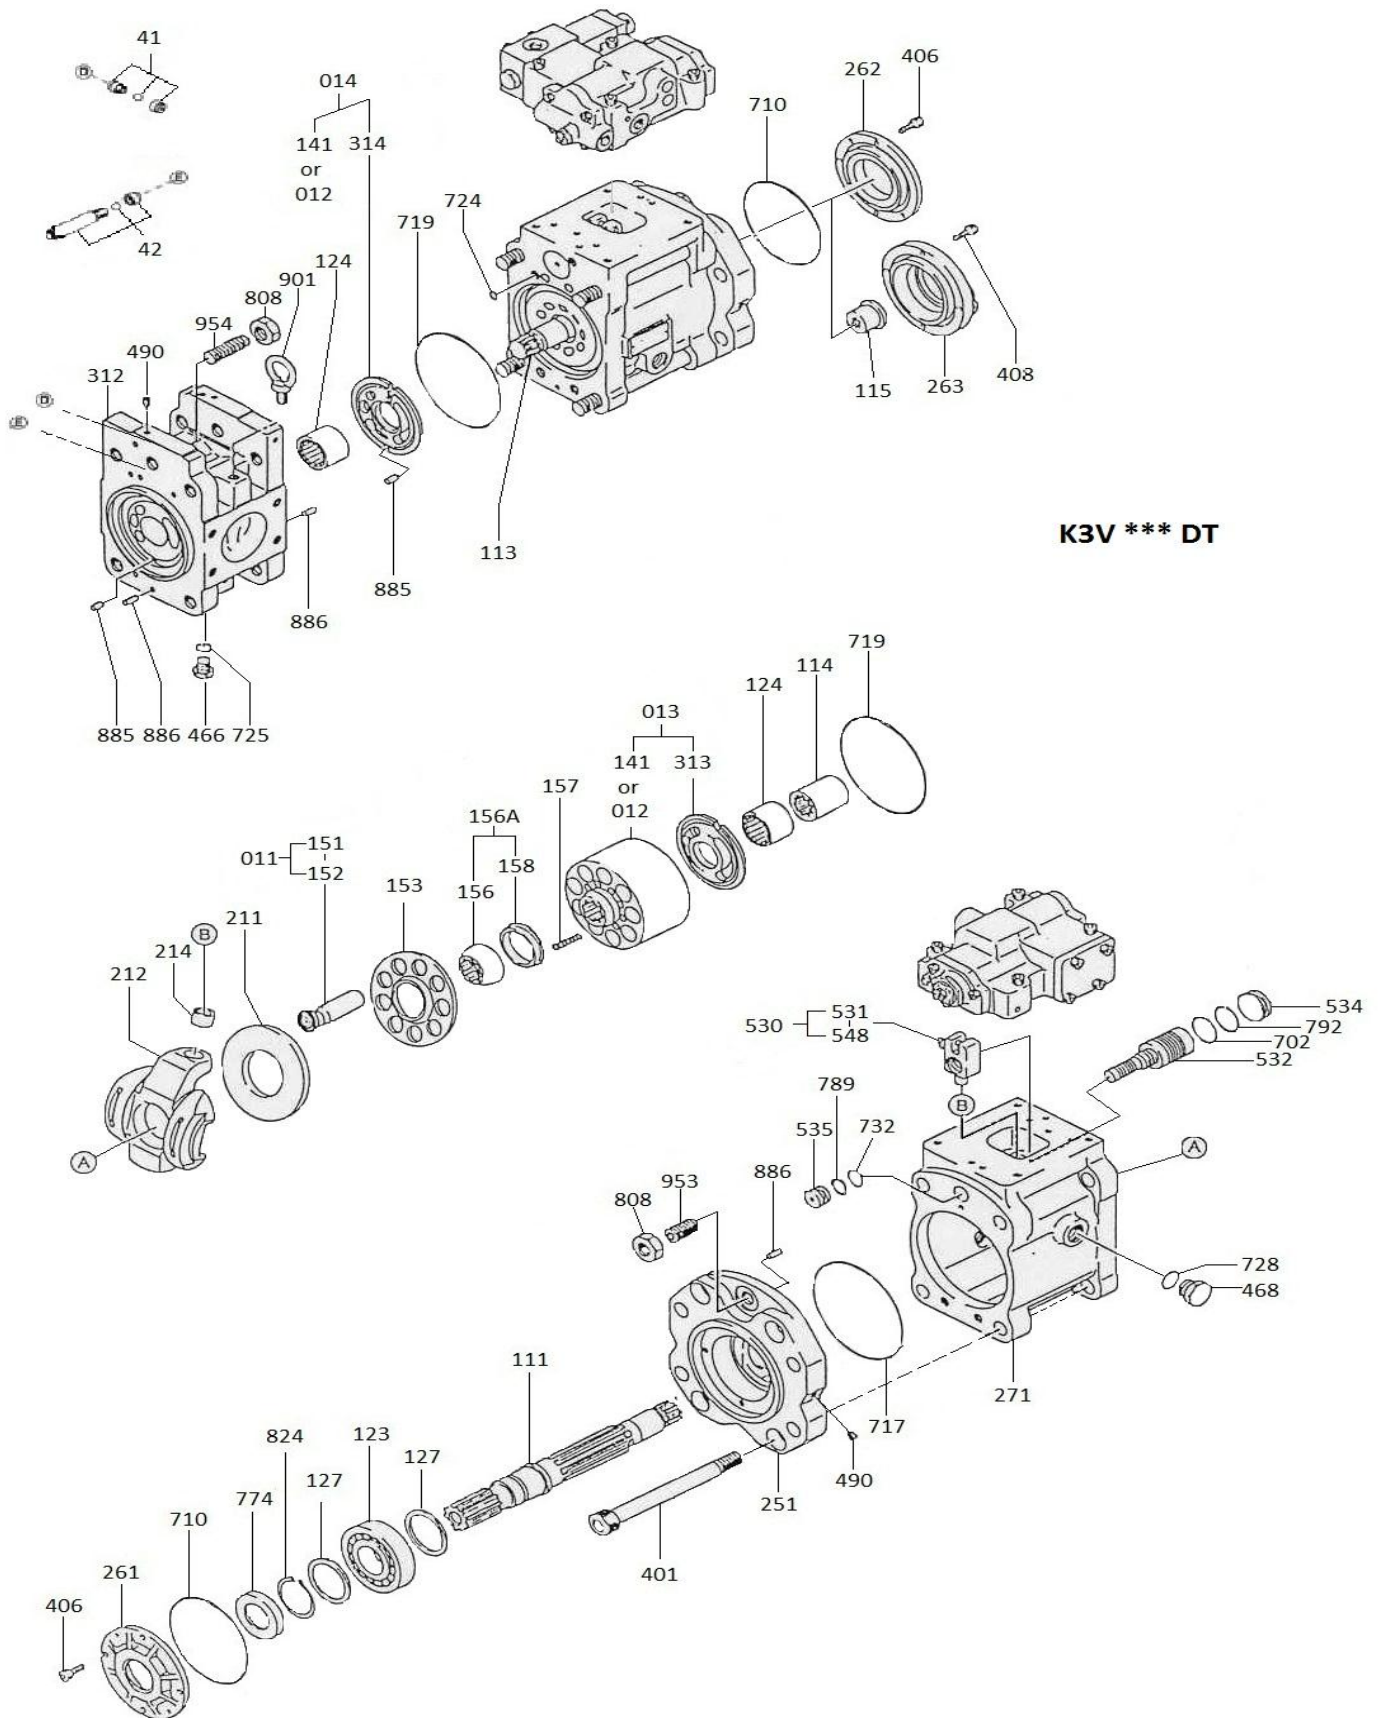

K3V140DT Exploded View

K3V140DT Parts & Price List

Item No.	METARIS No.	Reference No.	Description	Unit	Comments
011 or 150	MPN701200	M29245300460	Piston Assy.	Set of 9	Stock
151			Piston	EA	Not Sold Separately
152			Shoe	EA	Not Sold Separately
013	MPN701201	M2953801993	Cylinder Block & Valve Plate (RH)	EA	Stock
014	MPN701202	M2953801992	Cylinder Block & Valve Plate (LH)	EA	Stock
141 or 012		M2933800878	Cylinder Block	EA	Not Sold Separately
313		M38A0R313N	Valve Plate (RH)	EA	Not Sold Separately
314		M38A0L314N	Valve Plate (LH)	EA	Not Sold Separately
41	MPN701103	M2953802048	Check Valve 1 (Short)	EA	Stock
42	MPN701104	M2953802049	Check Valve 2 (Long)	EA	Stock
111	MPN701203	M2933801058	Shaft - Front (14 Tooth)	EA	Stock
111	MPN701204	M2933800890	Shaft - Front (17 Tooth)	EA	Stock
113			Shaft - Rear (12 Tooth)	EA	Special Order
113	MPN701205	M2933800903	Shaft - Rear (13 Tooth)	EA	Stock
114	MPN701206	M2953801867	Coupling, Spline	EA	Stock
115			Plug	EA	Special Order
123	MPN701207	MPNUP309ETKD	Bearing - Roller (Front)	EA	Stock
124	MPN701208	MPRNA6932KD	Bearing - Needle (Rear)	EA	Stock
127	MPN701209	M2953802066	Spacer, Bearing	EA	Stock
153	MPN701210	M2943800488	Set Plate	EA	Stock
156A	MPN701211	M29246100031	Ball Guide w/spacer)	EA	Stock
156			Ball Guide		Not Sold Separately
158	MPN701212	M2953801841	Spacer	EA	Stock
157	MPN701213	M2953801842	Block Springs	Set of 9	Stock
211	MPN701214	M371A00AA124	Shoe (Retainer) Plate	EA	Stock
212 & 251	MPN701215	M29238936908	Swash Plate Assy.	EA	Stock
212		M2953801991	Swash Plate		Not Sold Separately
214		MP1R222616	Bush, Tilting		Not Sold Separately
251		M2923800936	Swash Plate Support		Not Sold Separately
261	MPN701216	M2943800518	Cover (F), Seal	EA	Stock
262			Cover, (R,) Seal	EA	Special Order
263			Cover, (R,) Seal	EA	Special Order
271		M2923800904	Casing, Pump	EA	Special Order
271	MPN701217	M29232500374	Casing, Pump	EA	Stock
312	MPN701218	M2923801022F	Block, Valve	EA	Stock
325	MPN701127	M2933800928	Valve Casing	EA	Stock
325	MPN701128	M29232300012	Valve Casing	EA	Stock
401	MPN701219	M2953801868	Screw, Hex. S.H.C.	EA	Stock
406			Screw, Hex. S.H.C.	EA	Special Order
408			Screw, Hex. S.H.C.	EA	Special Order
466			Plug	EA	Special Order
468			Plug	EA	Special Order
490			Plug	EA	Special Order
530	MPN701220	M2953801988	Tilting Pin Assy.	EA	Stock
532	MPN701221	M2943800503	Servo Piston Assy.	EA	Stock
534	MPN701222	M2953801865	Stopper (L)	EA	Stock
535	MPN701223	M2953801864	Stopper (S)	EA	Stock