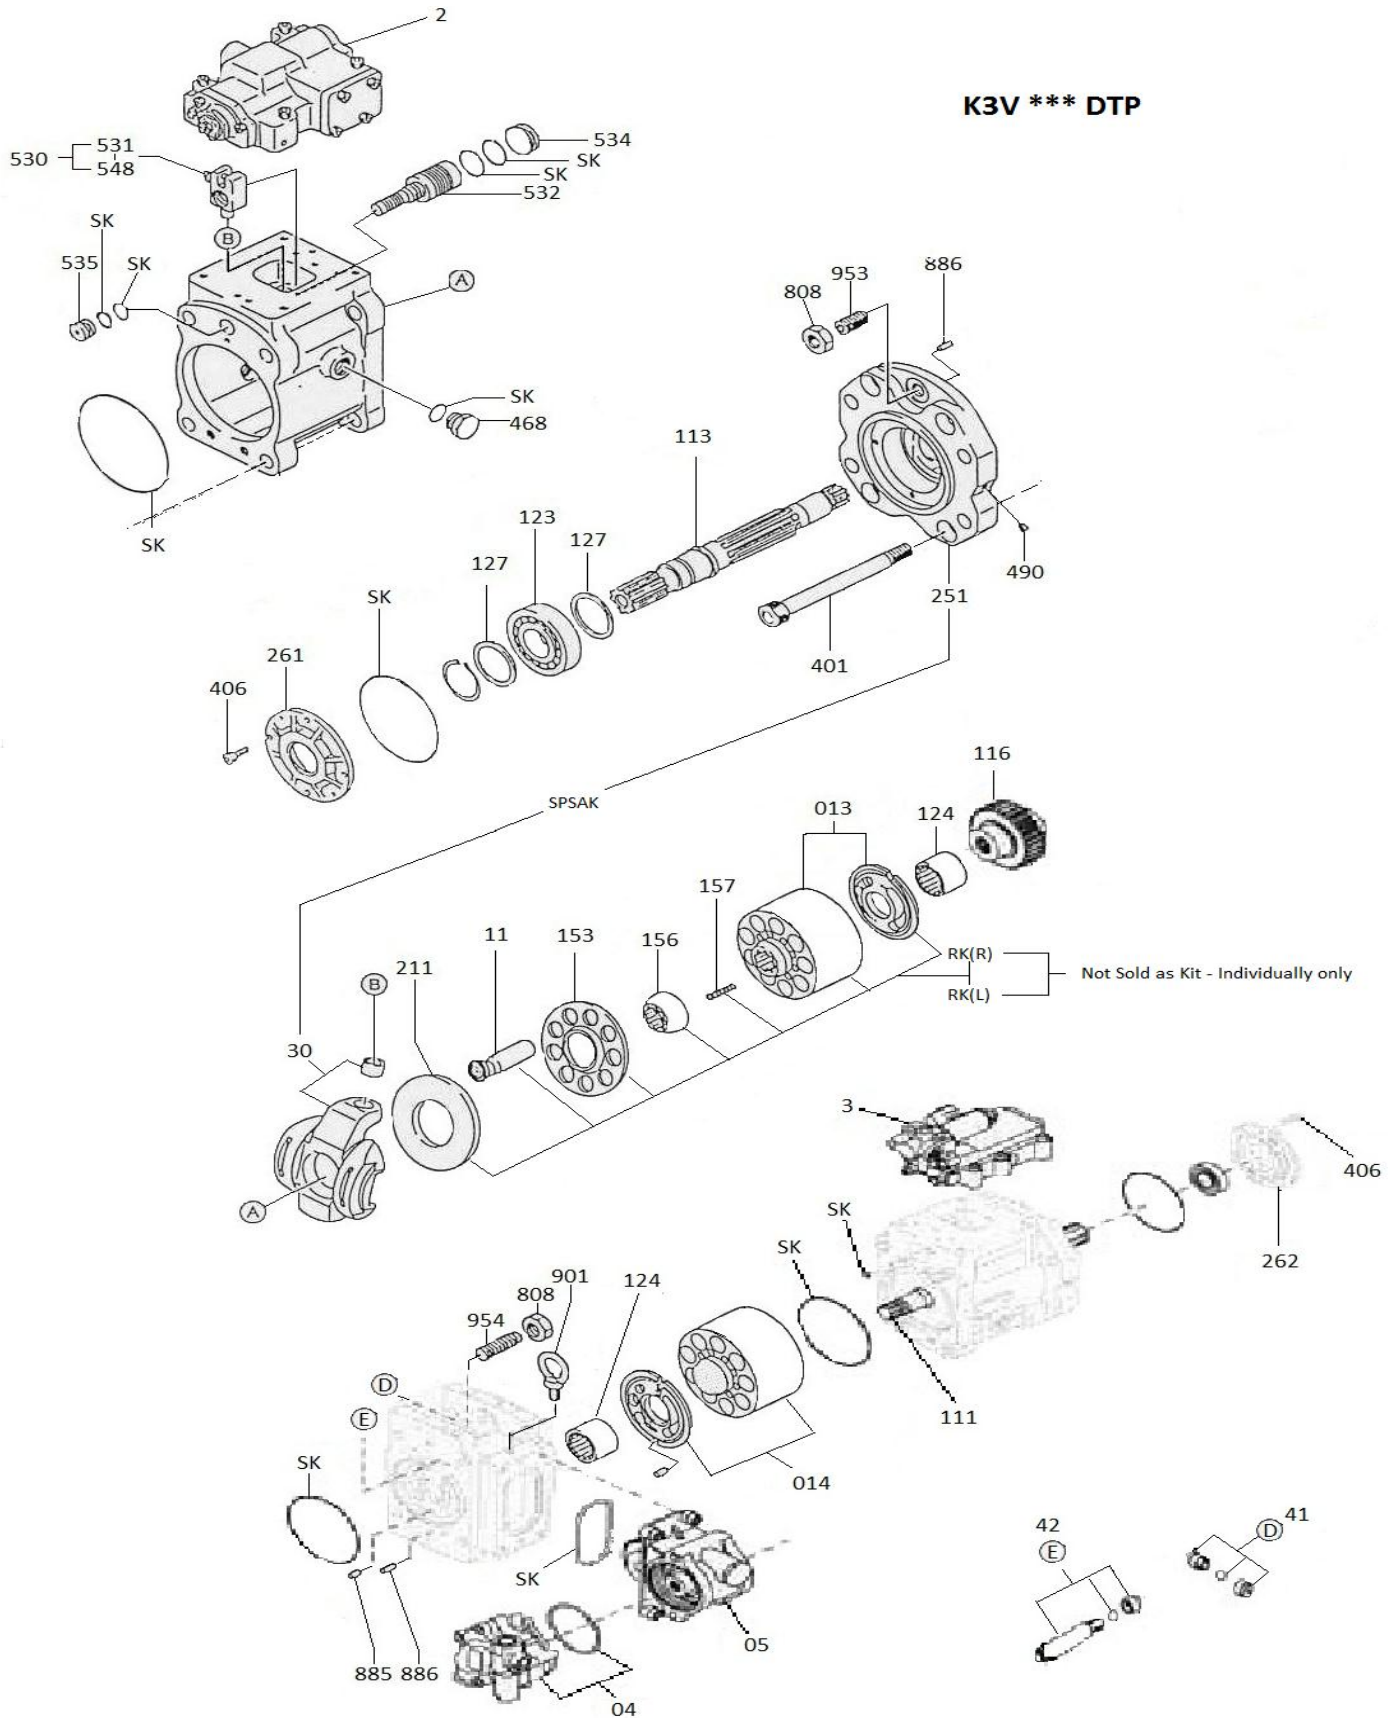

K3V63DT Parts & Price List

Item No.	METARIS No.	Reference No.	Description	Unit	Comments
792			Ring, Back-up	EA	Part of SEAL KIT
824			Ring, Stop	EA	Special Order
885			Pin	EA	Special Order
886			Pin, Spring	EA	Special Order
901	MPN701035	MOEBM10	Bolt, Eye	EA	Stock
953			Screw, Set	EA	Special Order
954	MPN701037	M2953801634	Screw, Set	EA	Stock
	MPN701038		SEAL KIT - Pump only	EA	Stock
	MPN701039	M29024401517A	Gear Pump Assy. (13 tooth 10CC)	EA	Stock
	MPN701040	M29024401665F	Gear Pump Assy. (13 tooth 15CC)	EA	Stock

K3V63DTP Exploded View

K3V *** DTP