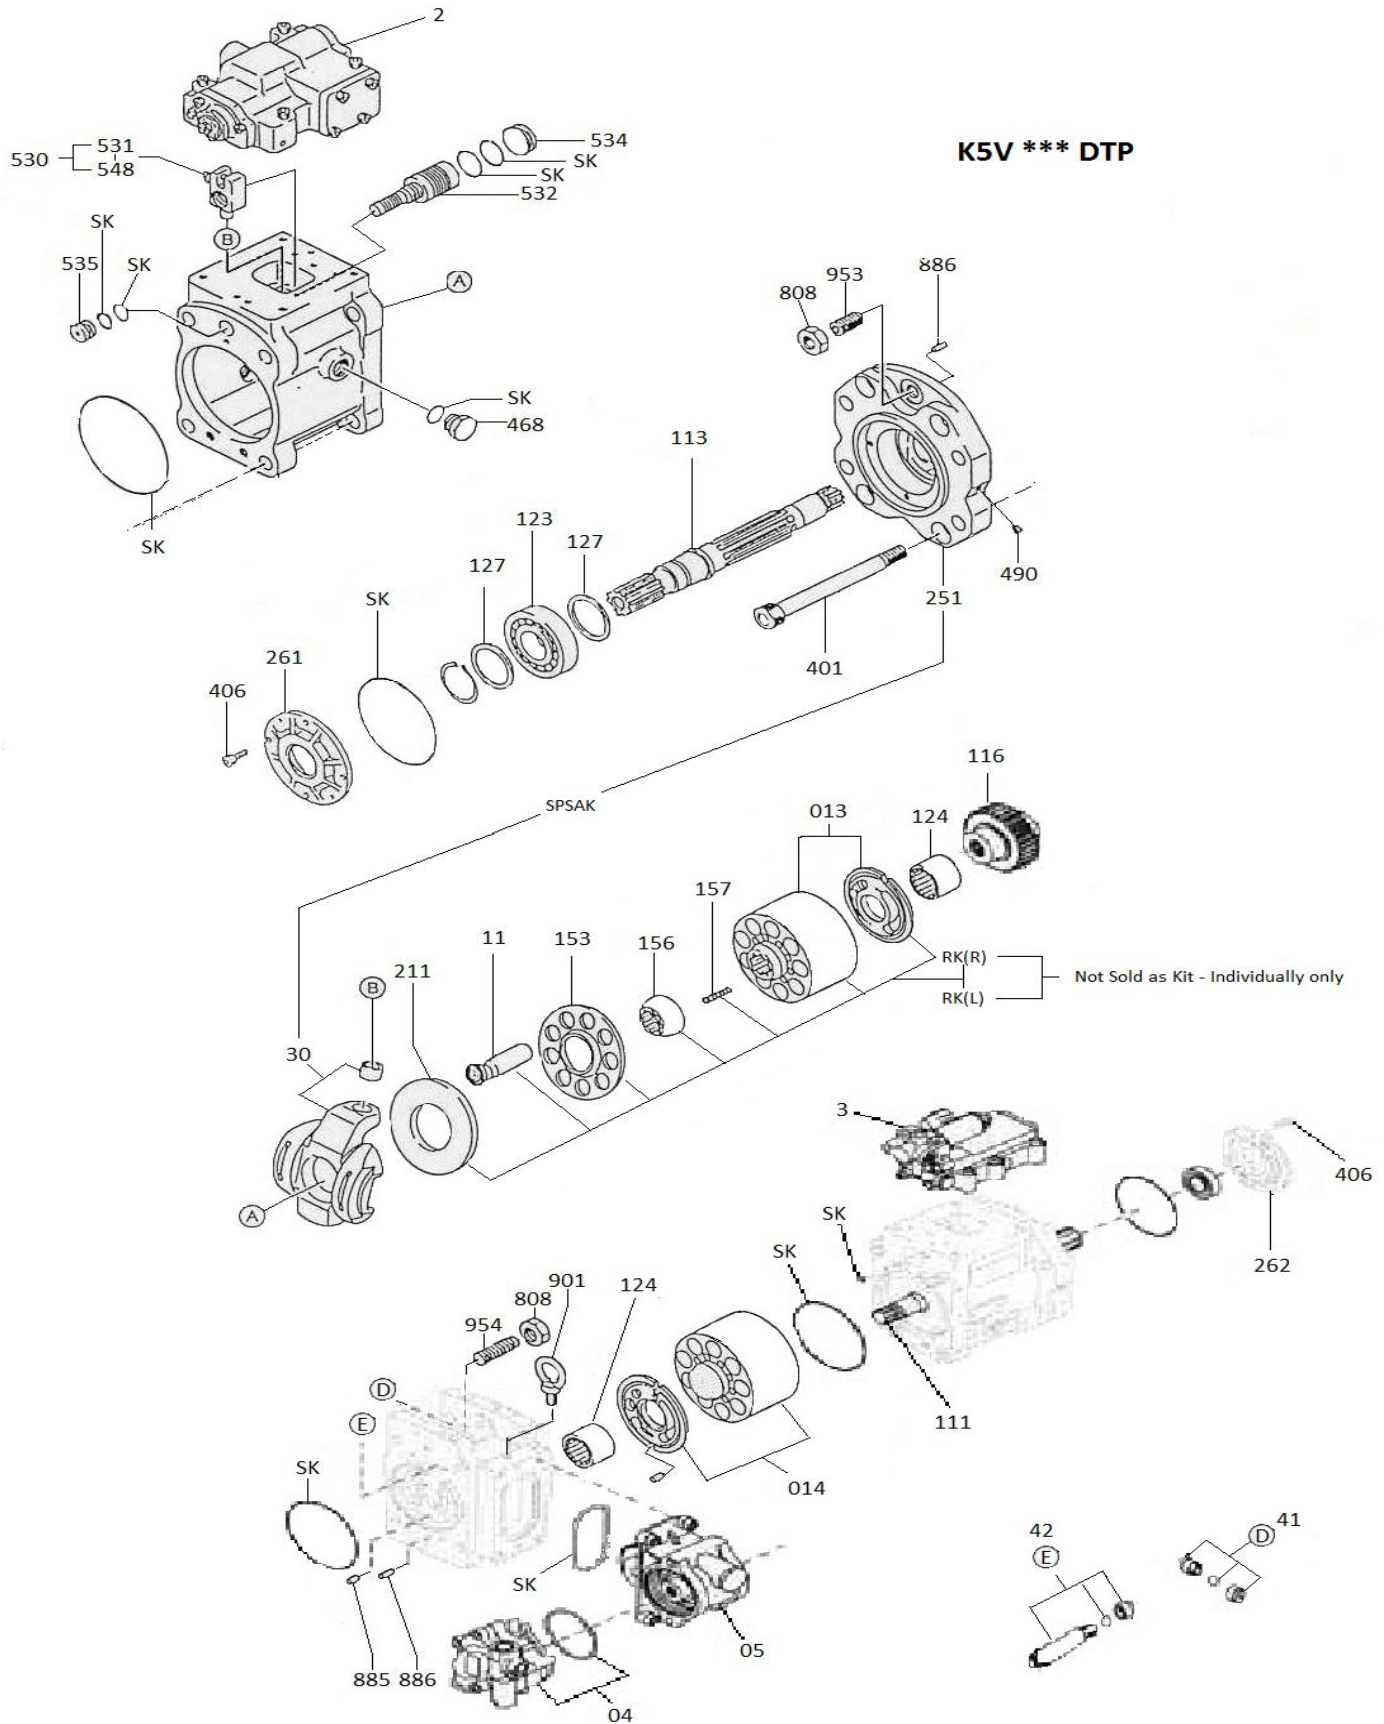

K5V140DTP Exploded View