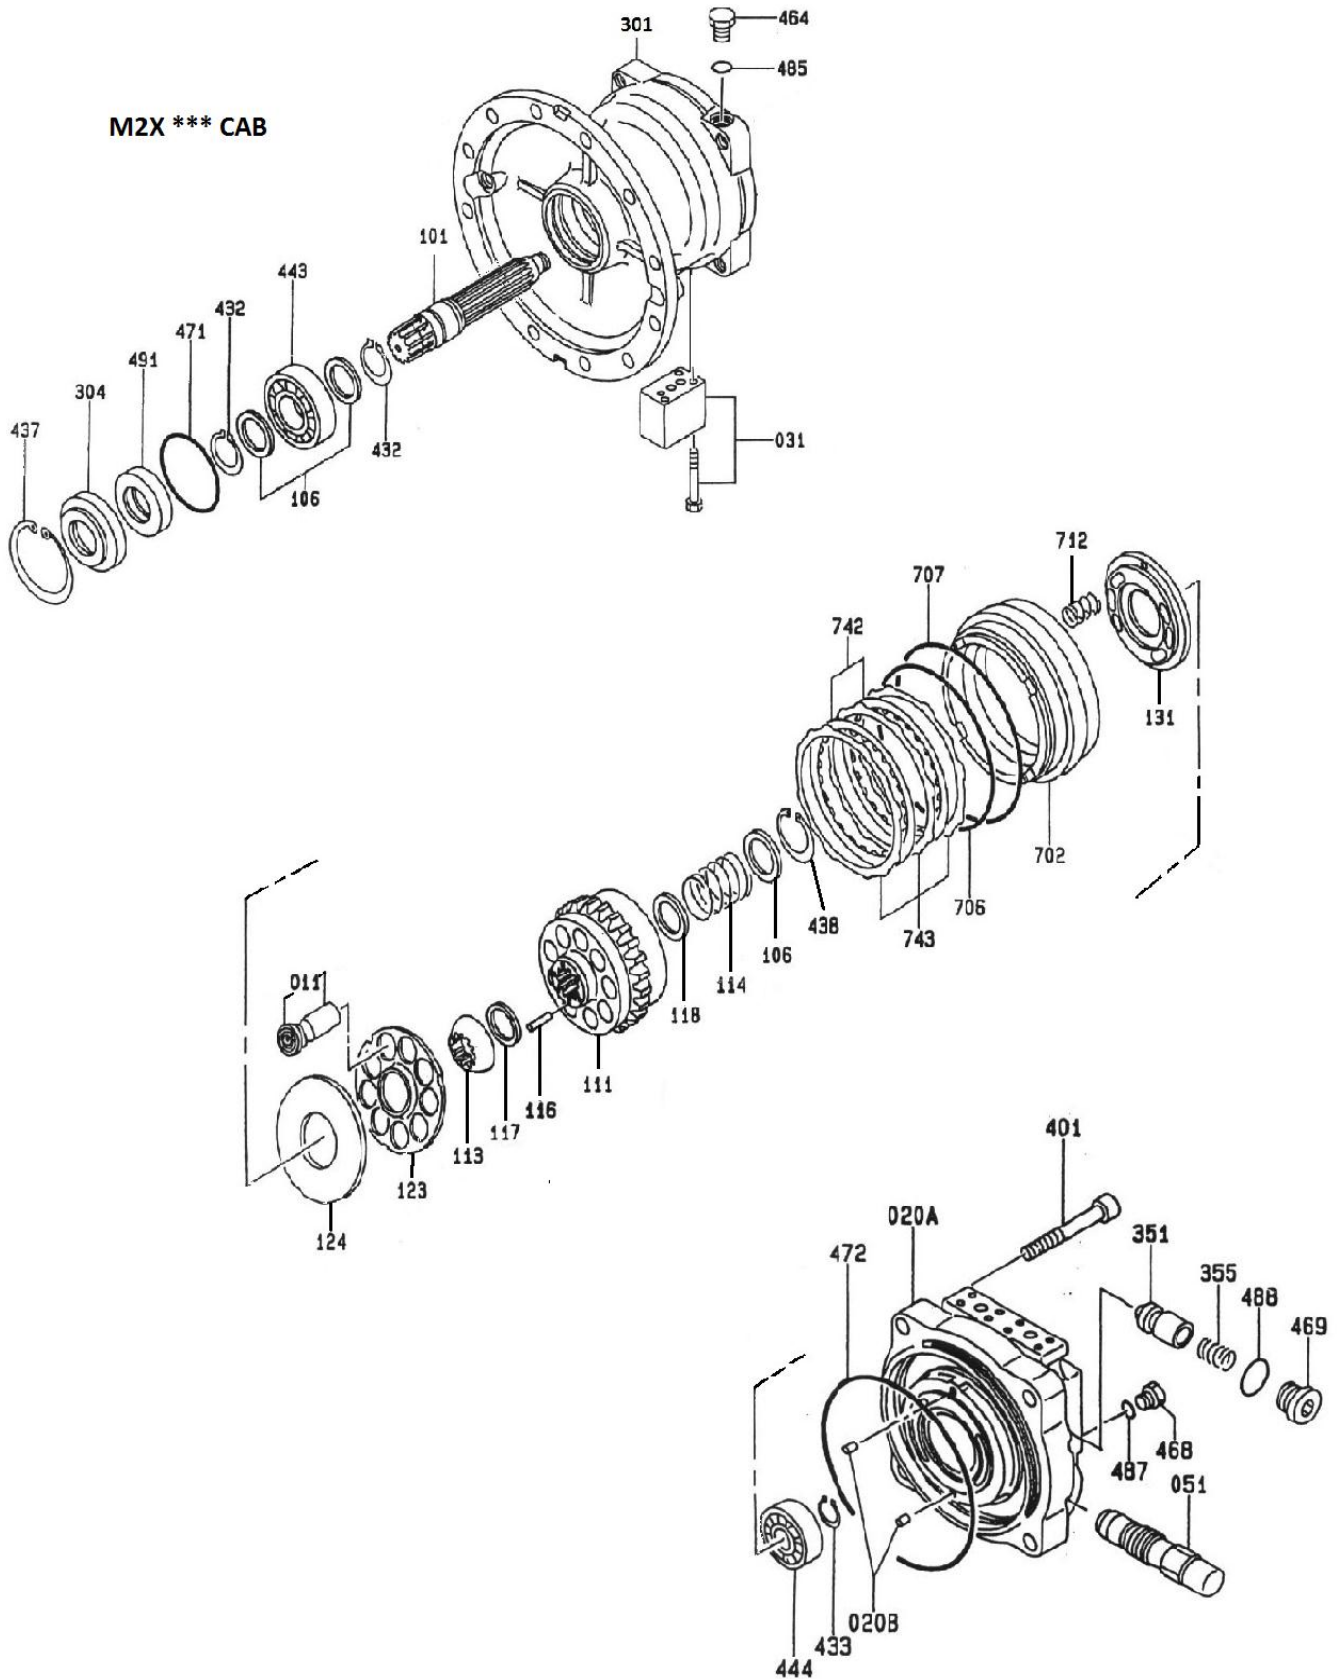

M2X150 or 170CAB Exploded View